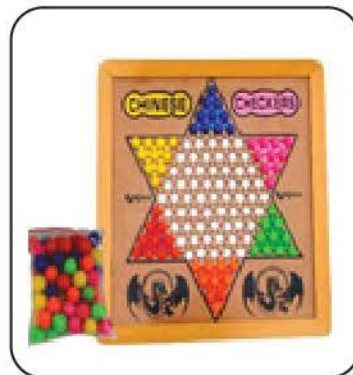

OTHER INDOOR GAMES